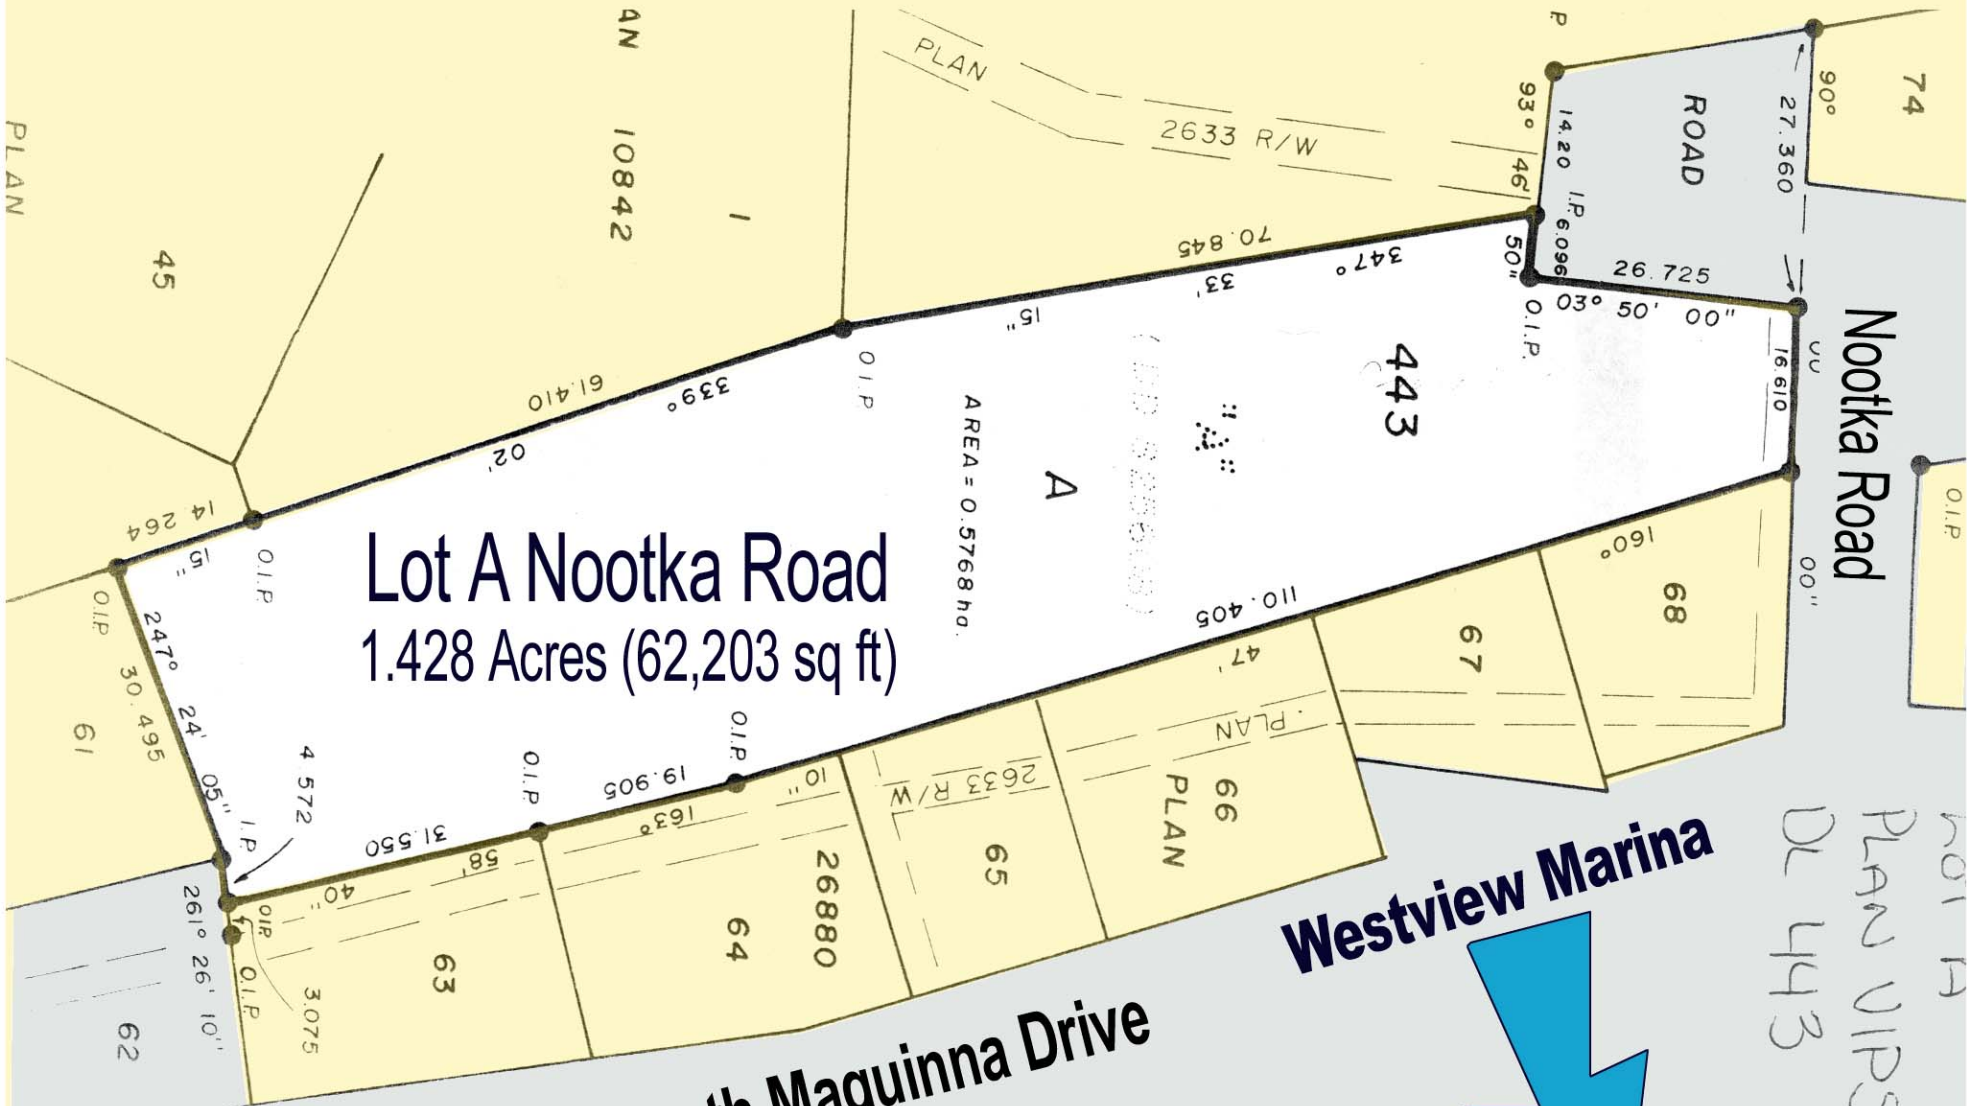

PLAN

Lot A Nootka Road
 1.428 Acres (62,203 sq ft)

AREA = 0.5768 ha.

South Maquinna Drive

Westview Marina

PLAN VIPS
 DL 443